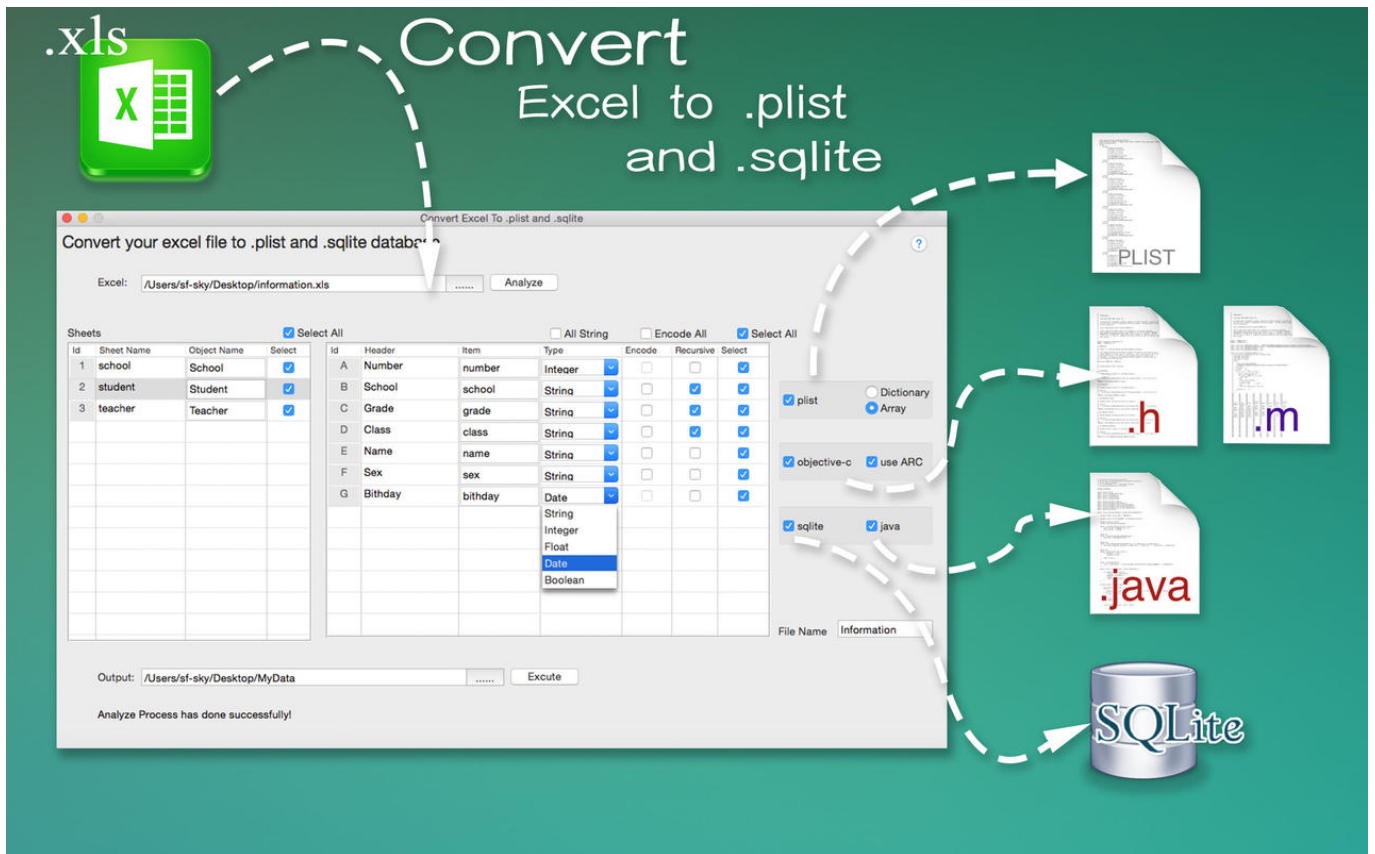

ablebits in excel 2016

When you resize a chart to a selected range of cells, Macabacus prompts you for the range address, showing the address of cells that were selected prior to selecting the chart as the default option.

ablebits in excel 2013

73563d744f

[Download Dictionary For Word 2011 Mac](#)

[Blackberry Messenger Free Download For Blackberry 8520](#)

[Jethro Tull Storm Zip](#)

[Mixcraft 7 Cracked](#)

[The Dark Knight Manual Map Download](#)

[Adobe Acrobat Xi Pro 11 For Mac](#)

[Kostenloser Download Marokko traditionelle Musik mp3](#)

[Netobjects Fusion 12 Testversion Download Google](#)

[American Musical Supply](#)

[Canon Imageformula Dr-2010c Mac Mojave Software Download Sites](#)